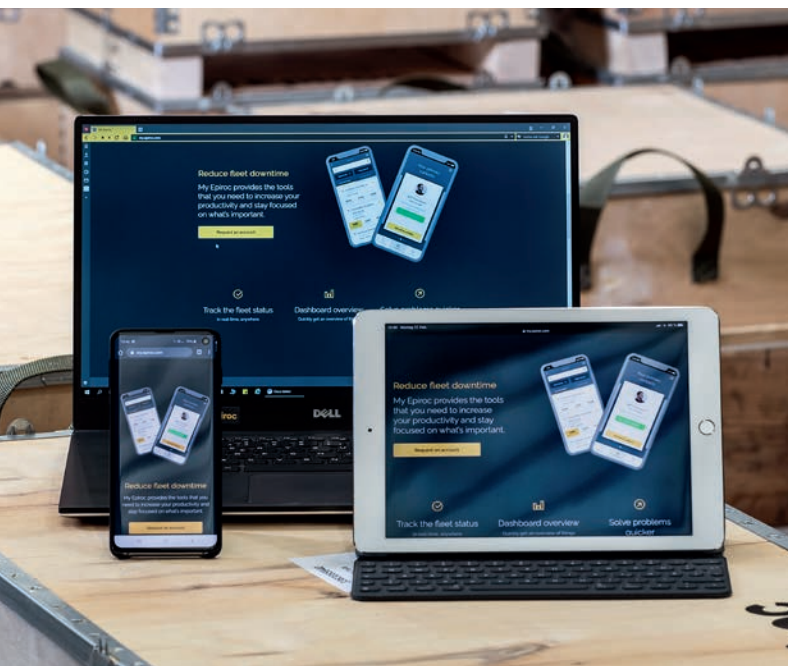

Visit
www.epiroc.com/hatcon

or www.my.epiroc.com
for more information.